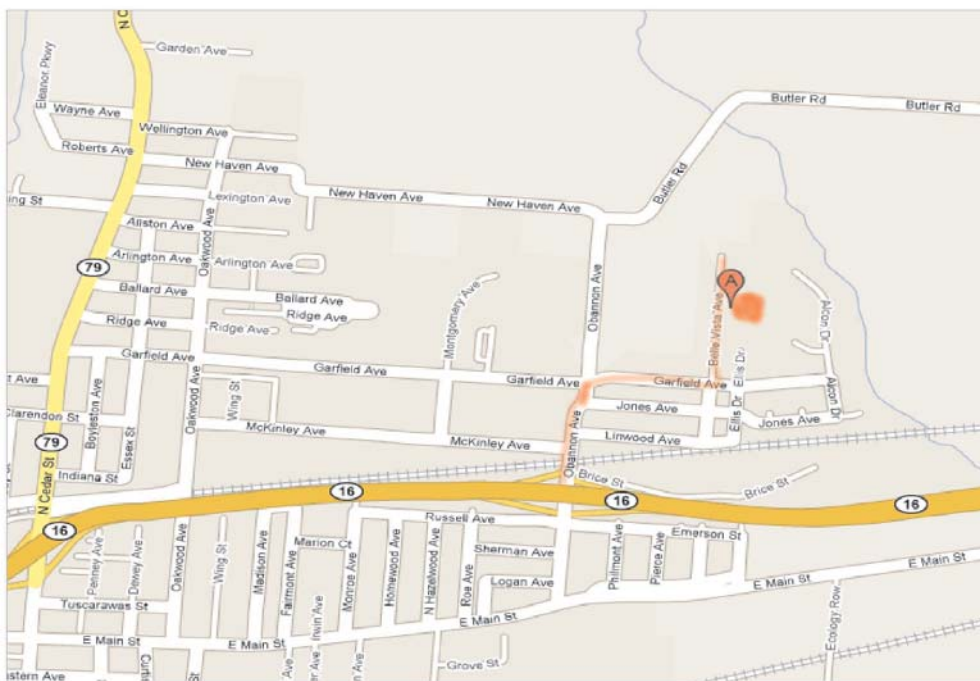

Central Ohio Racing Mower Build Clinic

*** Before ***

Ohio Chapter

*** After ***

When: Feb 7th @ 12:00 Noon

Where: 292 Belle Vista Ave, Newark OH. 43055

Build Instructor: **Aaron Crowl** from American Mower Racing Association

Driving Directions

From the East or West take rt 70 to rt 79 Buckeyelake / Hebron exit. , go north on 79 towards Hebron / Heath. Continue onto 16 east and exit on Obannon Ave.

From the North take rt 79 south and turn left onto Garfield Ave.

From the south take rt 13 to 70 west exit rt 79 and follow to 16 east. Exit Obannon ave.

Build Clinic Sponsored By

The Ohio Chapter Of ARMA & D&M Mower and Kart Racing Parts

email : smokin1fst@yahoo.com

Downloadable version of flyer available at www.themowzone.com (race & events tab)